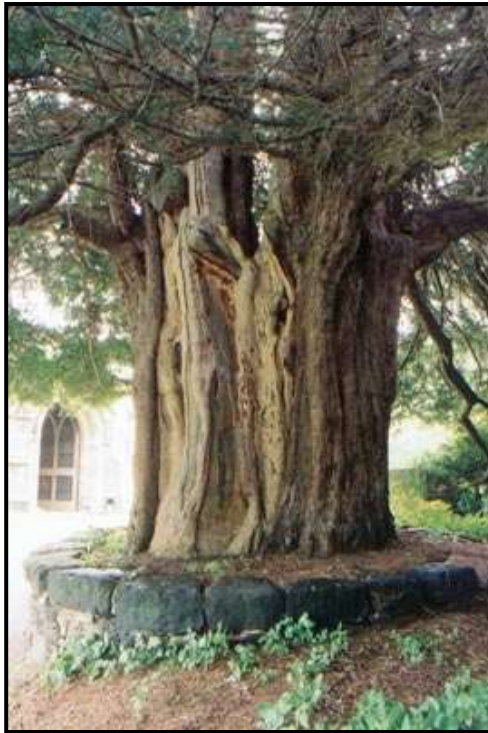

24' 6"

1999 Hills

Osmaston

17' 7"

2005 Hills

Parwich - Known planting date

Parwich September 2005 - Tim Hills: The Church warden's accounts of 1713 tell us that somebody was paid 3 shillings 6 pence 'for ye yew tree and fetching it' and 6 pence 'for setting it'. It later relates that 'Tom and Tout were paid 1 shilling and 4 pence for 2 days work about ye yew tree'. In 1857 White's Directory of Derbyshire refers to some 'venerable yew trees' in the churchyard. If we assume the 1713 yew was 10 years old at the time of planting, it would make its age over 300 years now. Although several younger yews grow in this churchyard, the tree growing SW of the church is the only that might have been planted in 1713. It is male and had a girth of 11' 7" at 2' and 11' 10" at 4'. Two spaces at the base of the tree showed evidence of internal growth.

Shirley

			(534cm) 17' 6"	(540cm) 17' 9"			1988 David Baker (letter to Conservation Foundation)
	18' 3"		17' 11"				2002 Hills

Smalley

			13' 3"				2005 Hills
--	--	--	--------	--	--	--	------------

Compiled by Tim Hills – 2024 © Ancient Yew Group